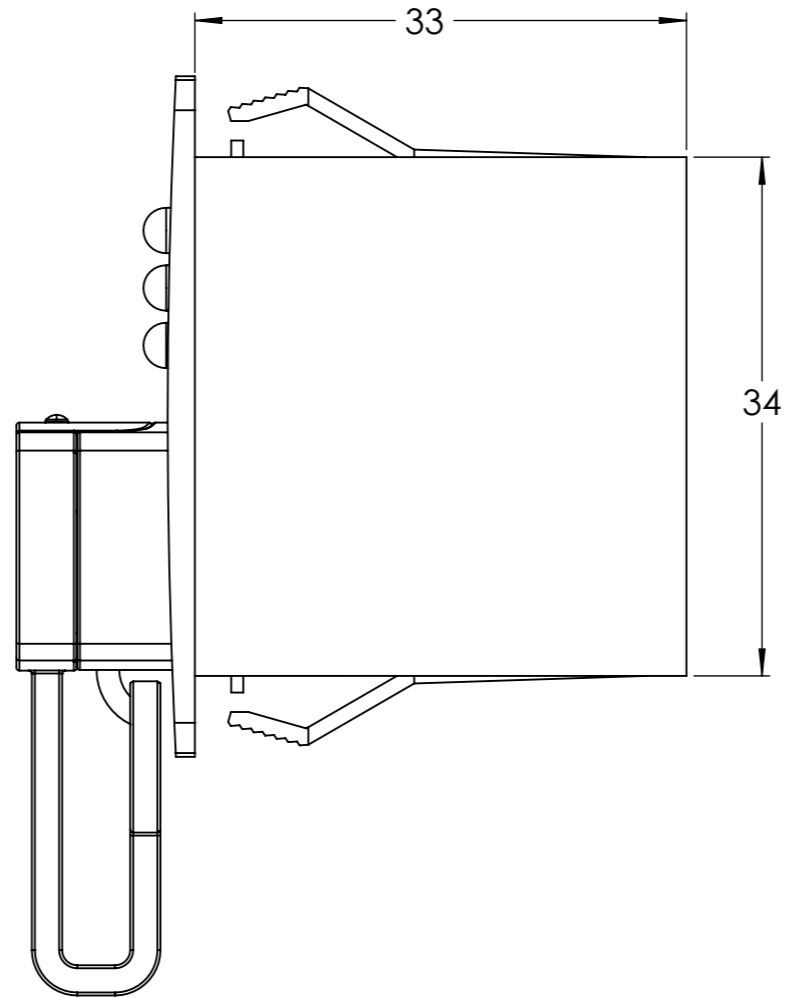

Dimension Drawing - Battery Indicator Panel	
BPC900110114	Battery Indicator Panel (M8 eyelet connector / 30ATO fuse)

Dimensions in mm

**victron energy**  
BLUE POWER