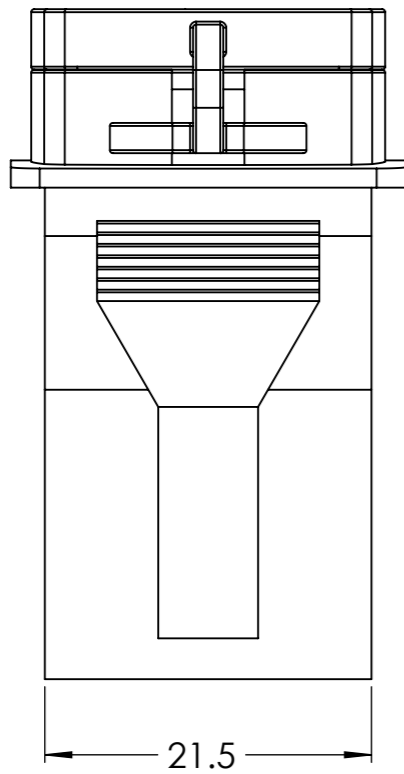

Dimension Drawing - Battery Indicator Panel	
BPC900110114	Battery Indicator Panel (M8 eyelet connector / 30ATO fuse)

Dimensions in mm

**victron energy**  
BLUE POWER