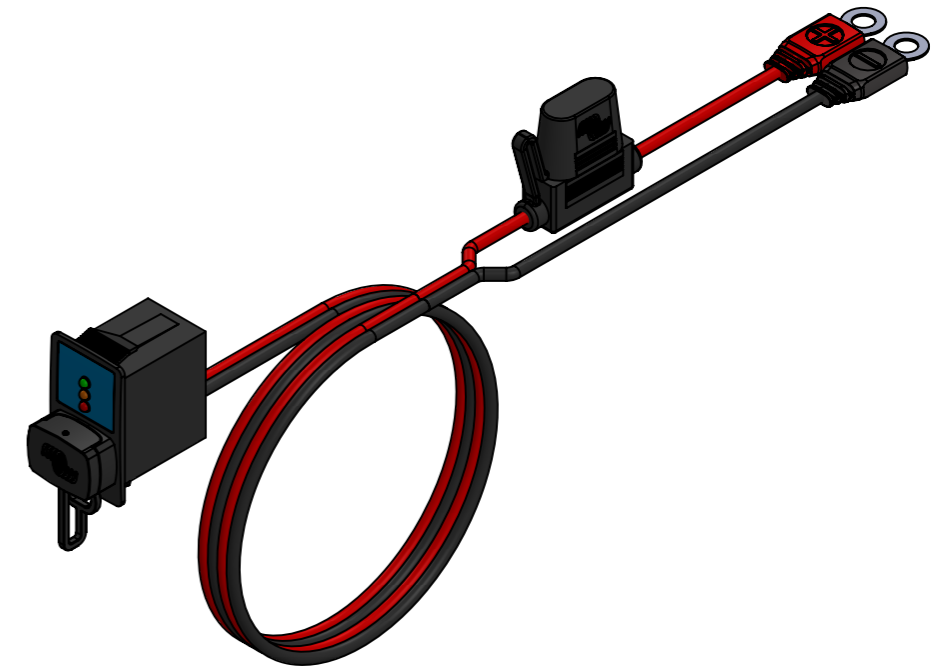

Dimension Drawing - Battery Indicator Panel	
BPC900110114	Battery Indicator Panel (M8 eyelet connector / 30ATO fuse)

Dimensions in mm

**victron energy**  
BLUE POWER