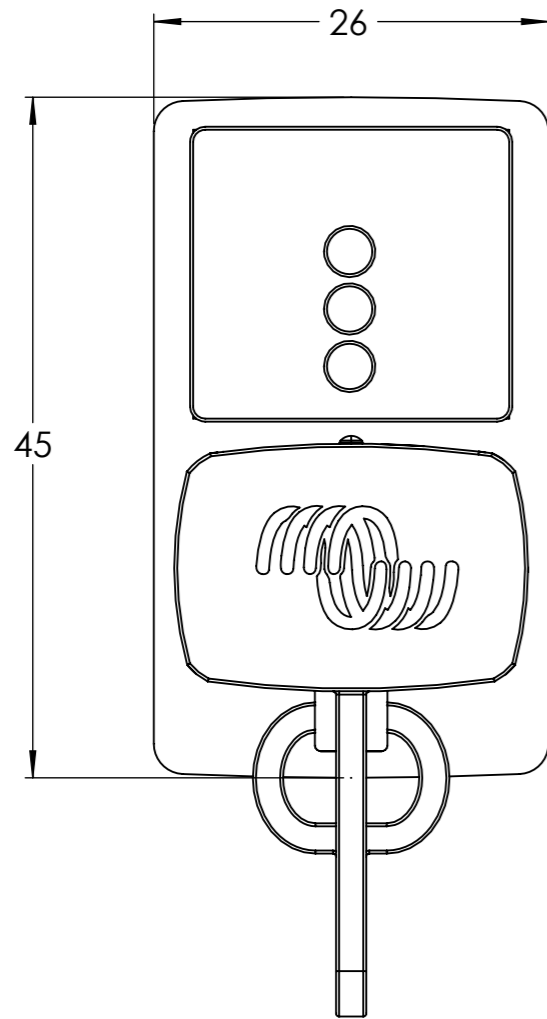

Dimension Drawing - Battery Indicator Panel	
BPC900110114	Battery Indicator Panel (M8 eyelet connector / 30ATO fuse)

Dimensions in mm

**victron energy**  
BLUE POWER