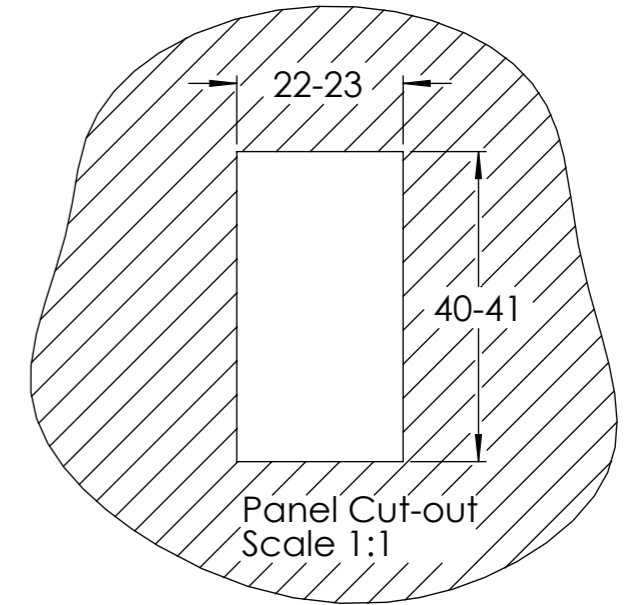

Dimension Drawing - Battery Indicator Panel	
BPC900110114	Battery Indicator Panel (M8 eyelet connector / 30ATO fuse)

Dimensions in mm

**victron energy**  
BLUE POWER