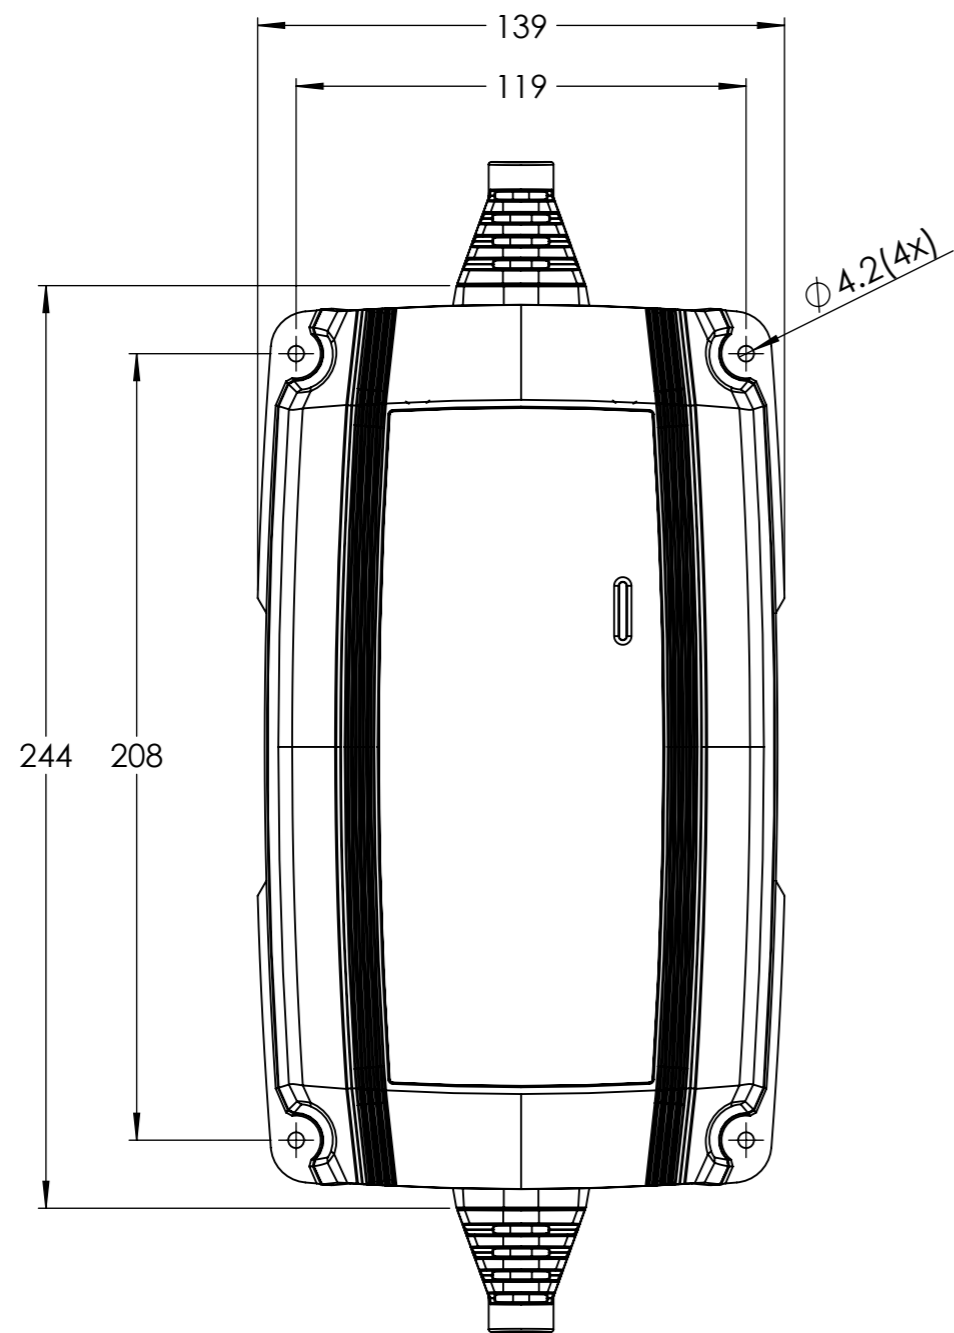

Dimension Drawing - BSC IP65 12/25 24/13

BPC122531064R	Blue Smart IP65 Charger 12/25(1) 230V CEE 7/17 Retail
BPC241331064R	Blue Smart IP65 Charger 24/13(1) 230V CEE 7/17 Retail

Dimensions in mm