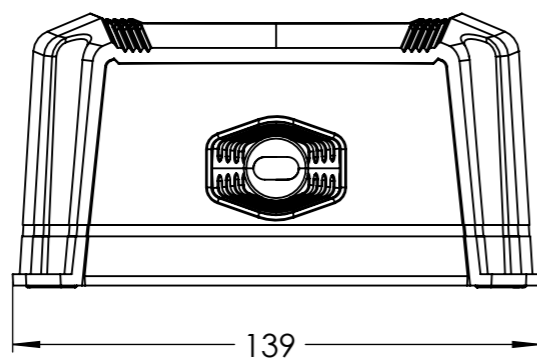

Dimension Drawing - BSC IP65 12/25 24/13

BPC122531064R	Blue Smart IP65 Charger 12/25(1) 230V CEE 7/17 Retail
BPC241331064R	Blue Smart IP65 Charger 24/13(1) 230V CEE 7/17 Retail

Dimensions in mm