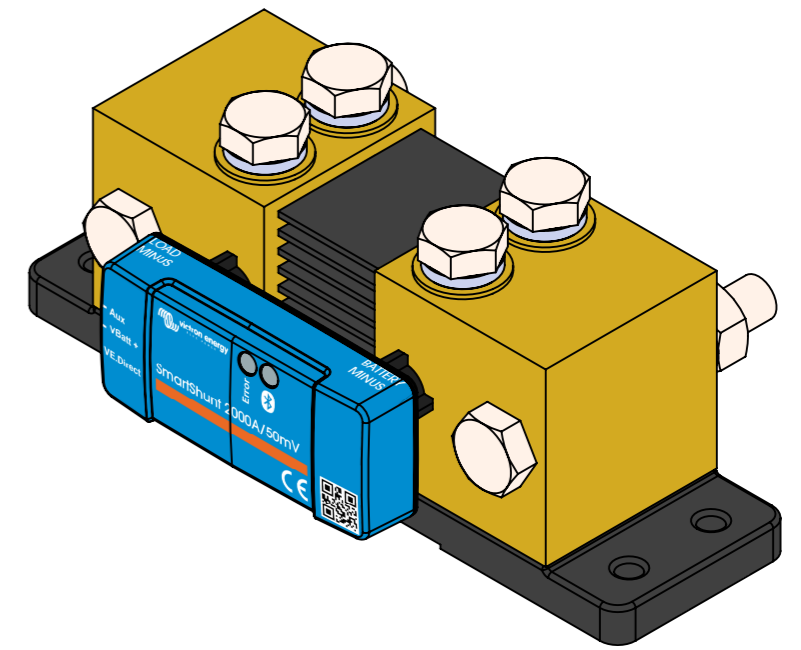

Dimension Drawing - Smart Shunt 2000A

SHU065220050

SmartShunt 2000A/50mV IP65

Dimensions in mm