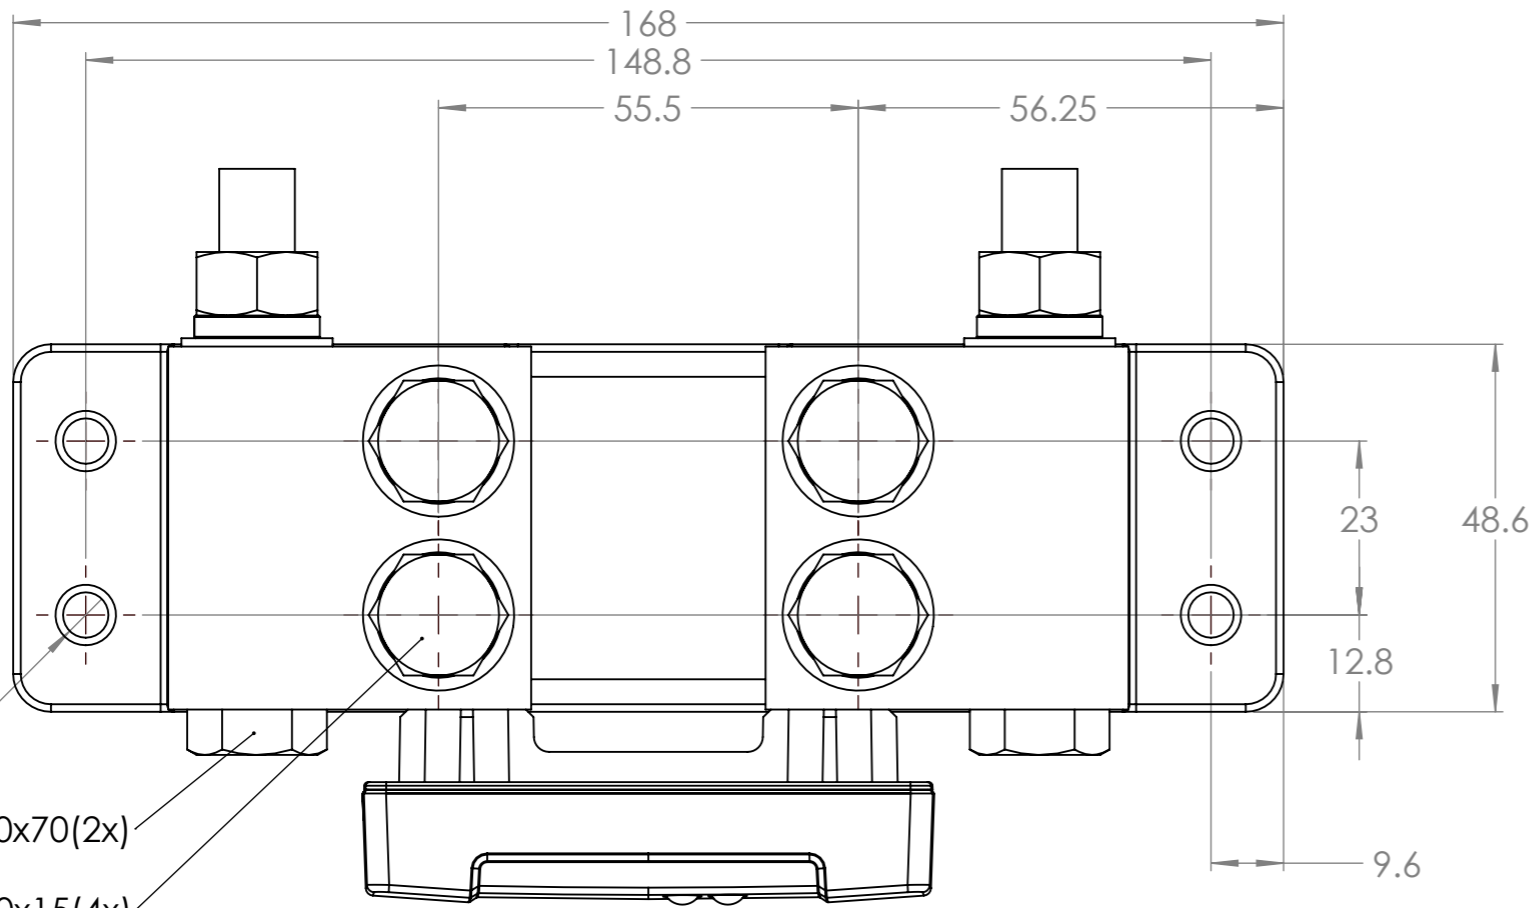

Dimension Drawing - Smart Shunt 2000A

SHU065220050

SmartShunt 2000A/50mV IP65

Dimensions in mm