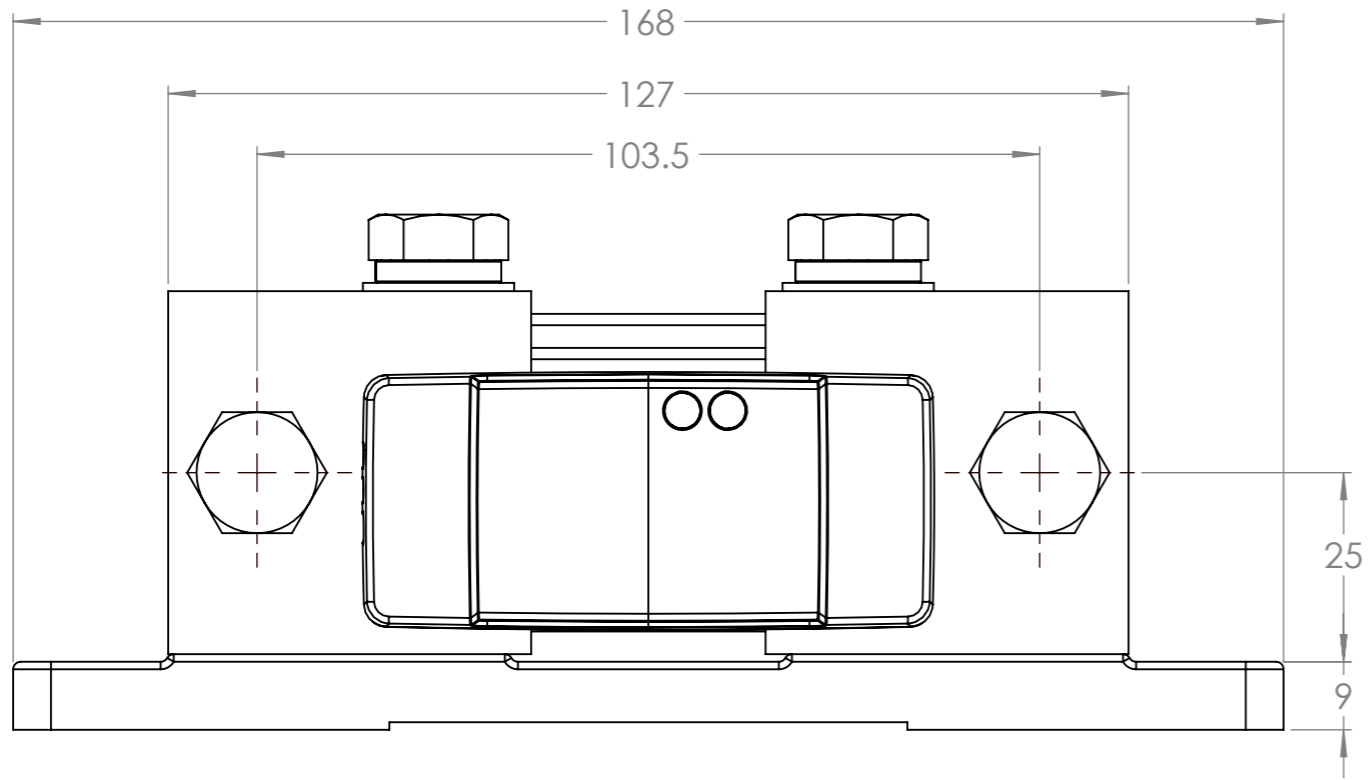

Dimension Drawing - Smart Shunt 2000A

SHU065220050

SmartShunt 2000A/50mV IP65

Dimensions in mm