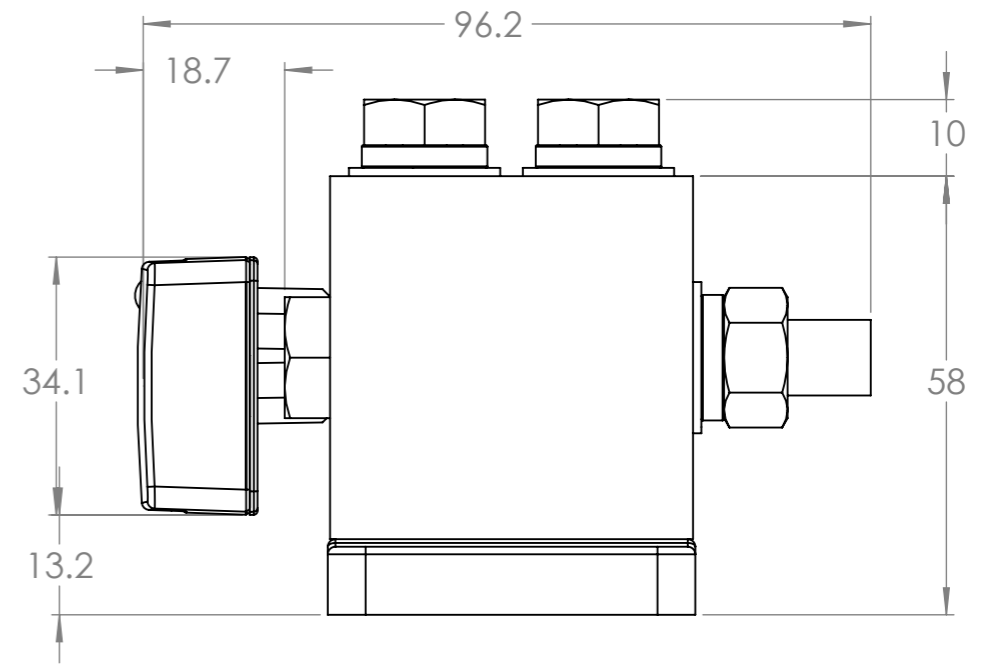

Dimension Drawing - Smart Shunt 2000A

SHU065220050

SmartShunt 2000A/50mV IP65

Dimensions in mm